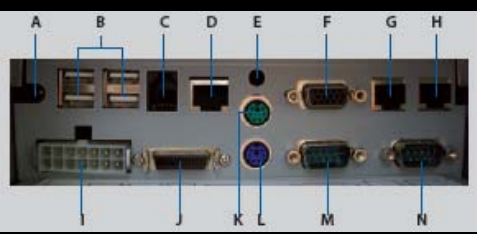

- A - DC 12V Out
- B - USB
- C - Cash Drawer
- D - LAN
- E - Audio Out
- F - VGA
- G - COM 5
- H - COM 4
- I - Power In
- J - LPT 1
- K - Mouse
- L - Keyboard
- M - COM 2
- N - COM 1

Model	H-740	H-745
Processor	Intel Celeron 2GHz	Pentium 4 2.4GHz (socket 478)
Memory	256MB standard, maximum 1GB (1 x 184-pin DDR)	
Touch LCD Display		
Size / Resolution	12" TFT LCD / 800 x 600	15" TFT LCD / 1280 x 1024
Brightness	400 cd/m2	250 / 350 cd/m2
Touch Screen	5 / 4 wire Resistive	
I/O Connectivity and Physical Information		
Serial Port	4 x External : COM1, COM2 (D-Sub), COM4 & COM5 (RJ45) for VFD & 2nd Display Touch 1 x Internal : COM3 for Primary Touchscreen	
Parallel Port	1 x Bi-directional Parallel port	
USB Port	6 x USB 2.0 (4 x external, 2 x internal)	
Cash Drawer Port	1 x 12V RJ11 (single/dual)	
PS/2	1 x Keyboard, 1 x Mouse	
LAN Port	1 x RJ45 10/100 Base-T	
Audio Port	1 x Line-out	
Storage Device	1 x 3.5" PATA/SATA HDD 1 x CF Card (optional)	
Speaker Integrated	Integrated 3W stereo speakers	
Power Supply	250W External Power Supply	
Construction	Aluminum Die-casting Housing	
Housing Color	Black/ Silver	
O/S Supported	Windows XP, XPE, WEPOS	
Dimensions	320 x 304 x 265 mm	370 x 350 x 265 mm (W x H x D)
Weight	15 Kgs (33 Pounds)	
EMI/Safety	CE, FCC	
Operating Temp	0°C ~ 35°C	
Optional Peripherals		
MSR	Integrated MSR single/dual/triple Track	
MSR 2 or 3-in-one	Integrated MSR+i-Button/MSR+RFID/MSR+Fingerprint/MSR+Smartcard+i-Button	
2nd Touch LCD	12.1" TFT LCD (Resistive Touch/Non-Touch)	
Customer Display	Integrated VFD/LCD Customer Pole Display	